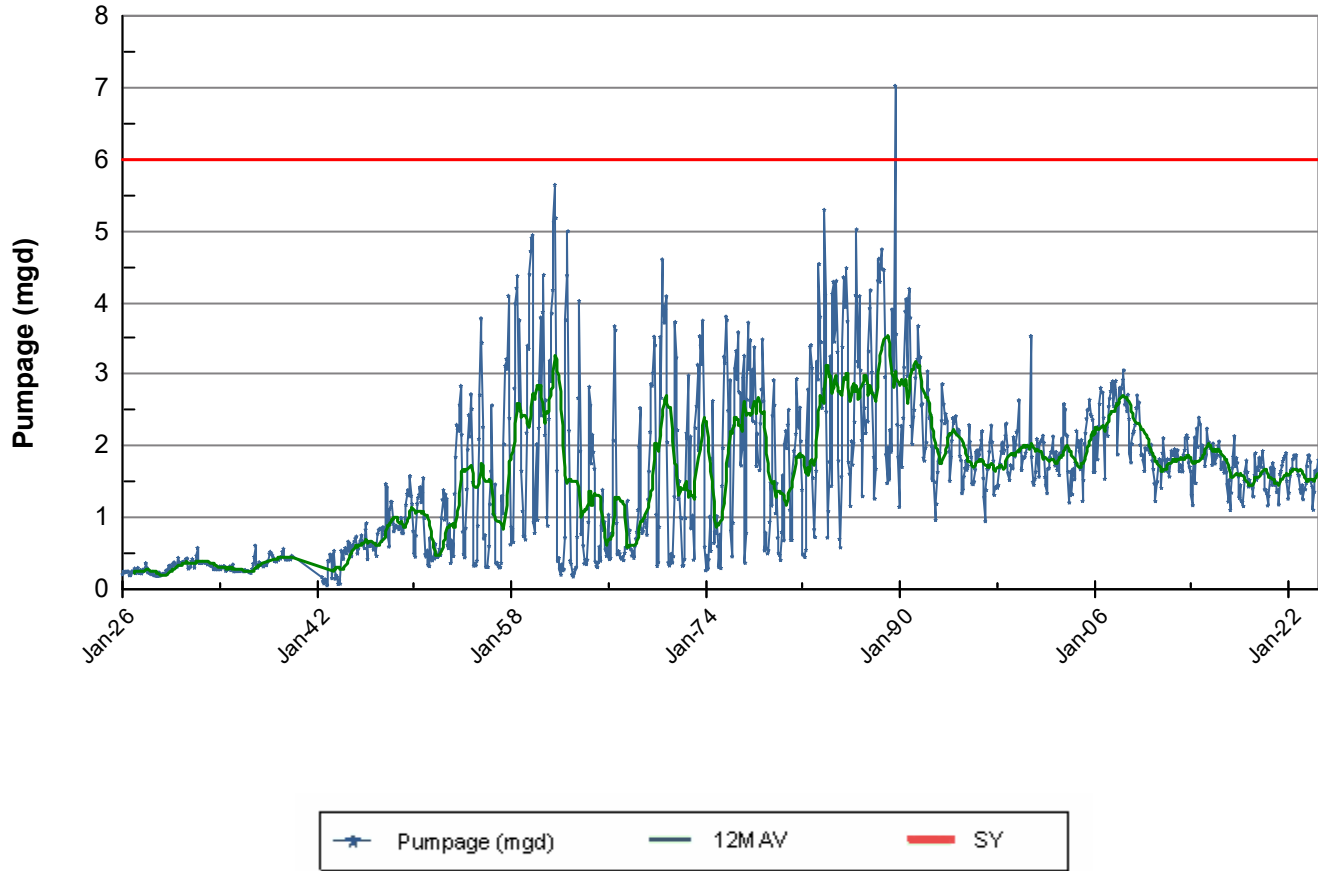

Monthly Pumpage Chart 12 Month Moving Average

Report Parameters

Date:	01/01/1926 - 06/30/2024
Island:	Lanai
Well Owner:	All
Well Reporter:	All
Well # Prefix:	All
Aquifer Sector:	All
Aquifer:	All
Water Quality:	Fresh (0-250 ppm), Brackish (251-16,999 ppm), Not Specified
Potable/Non-Potable:	All
TMK:	All
PWS:	All
Aquifer Type:	Alluvial, Basal, Caprock, Deep Fresh Water, Dike, Perched, Not
Pump Capacity:	Specified
Well Use:	All