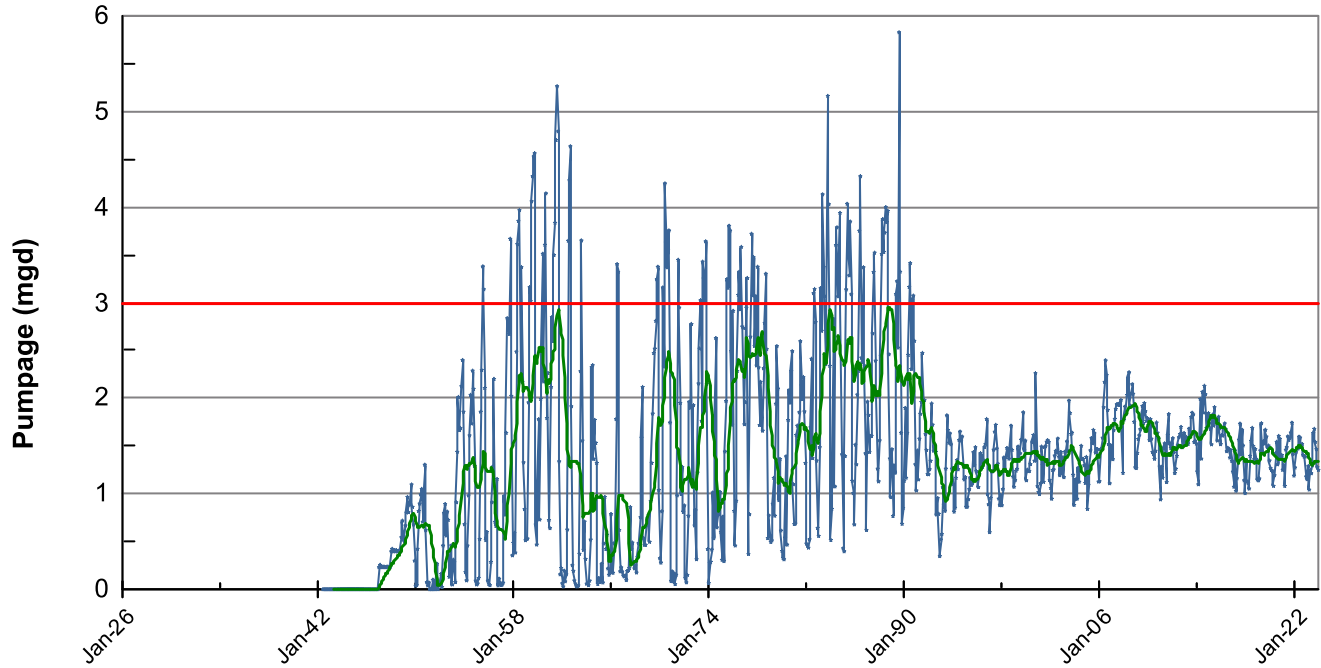

Monthly Pumpage Chart 12 Month Moving Average

Report Parameters

Date:	01/01/1926 - 12/31/2023
Island:	Lanai
Well Owner:	All
Well Reporter:	All
Well # Prefix:	All
Aquifer Sector:	Central
Aquifer:	leeward
Water Quality:	Fresh (0-250 ppm), Brackish (251-16,999 ppm), Not Specified
Potable/Non-Potable:	All
TMK:	All
PWS:	All
Aquifer Type:	Alluvial, Basal, Caprock, Deep Fresh Water, Dike, Perched, Not
Pump Capacity:	Specified
Well Use:	All

Month Year	Pumpage (Mgd)	12MAV (Mgd)	SY (Mgd)
January 1926			3.000
February 1926			3.000
March 1926			3.000
April 1926			3.000
May 1926			3.000
June 1926			3.000
July 1926			3.000
August 1926			3.000
September 1926			3.000
October 1926			3.000
November 1926			3.000
December 1926			3.000
January 1927			3.000
February 1927			3.000
March 1927			3.000
April 1927			3.000
May 1927			3.000
June 1927			3.000
July 1927			3.000
August 1927			3.000
September 1927			3.000
October 1927			3.000
November 1927			3.000
December 1927			3.000
January 1928			3.000
February 1928			3.000
March 1928			3.000
April 1928			3.000
May 1928			3.000
June 1928			3.000
July 1928			3.000
August 1928			3.000
September 1928			3.000
October 1928			3.000
November 1928			3.000
December 1928			3.000
January 1929			3.000
February 1929			3.000
March 1929			3.000
April 1929			3.000
May 1929			3.000
June 1929			3.000
July 1929			3.000
August 1929			3.000
September 1929			3.000
October 1929			3.000
November 1929			3.000
December 1929			3.000
January 1930			3.000
February 1930			3.000
March 1930			3.000
April 1930			3.000
May 1930			3.000
June 1930			3.000
July 1930			3.000
August 1930			3.000
September 1930			3.000
October 1930			3.000
November 1930			3.000
December 1930			3.000
January 1931			3.000
February 1931			3.000
March 1931			3.000
April 1931			3.000
May 1931			3.000