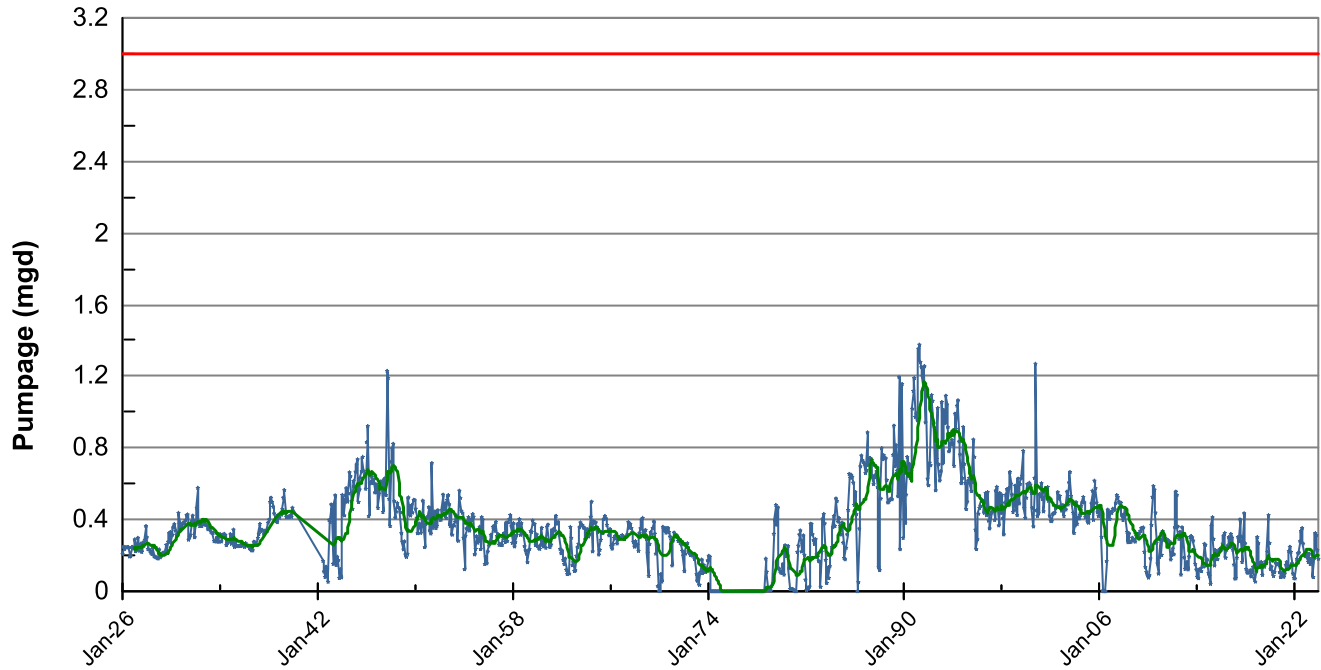

Monthly Pumpage Chart 12 Month Moving Average

Report Parameters

Date:	01/01/1926 - 12/31/2023
Island:	Lanai
Well Owner:	All
Well Reporter:	All
Well # Prefix:	All
Aquifer Sector:	Central
Aquifer:	50101 Windward
Water Quality:	Fresh (0-250 ppm), Brackish (251-16,999 ppm), Not Specified
Potable/Non-Potable:	All
TMK:	All
PWS:	All
Aquifer Type:	Alluvial, Basal, Caprock, Deep Fresh Water, Dike, Perched, Not
Pump Capacity:	Specified
Well Use:	All