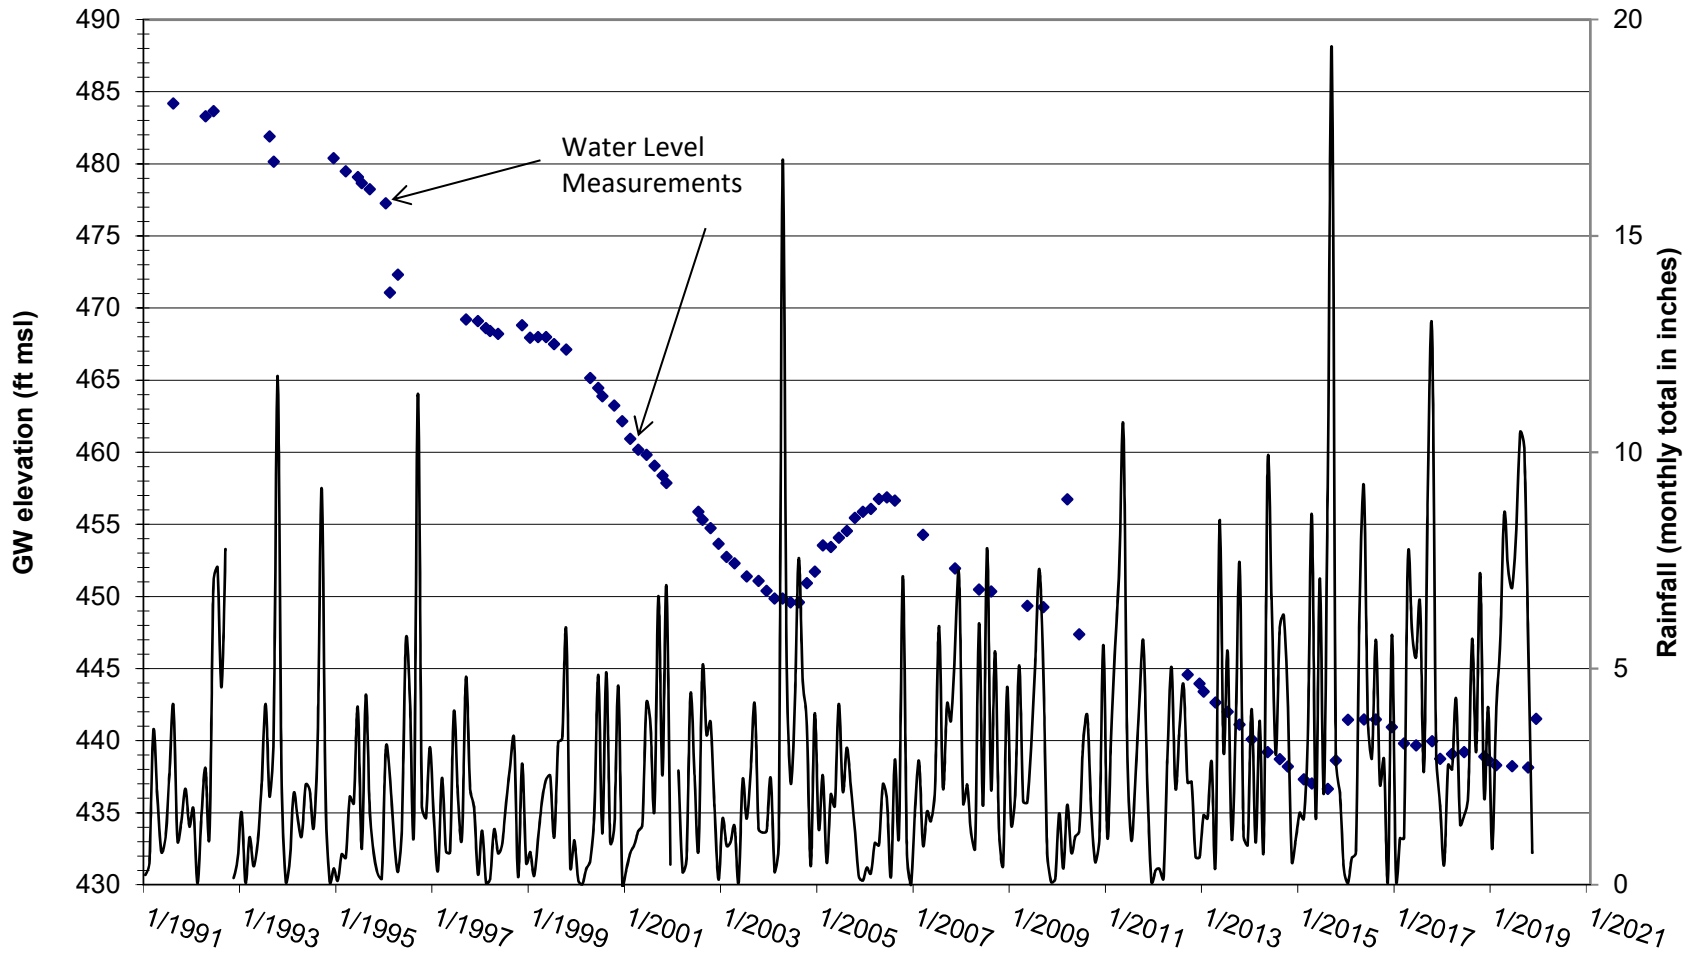

Water Levels in USGS Kealakekua (8-3155-001) with Monthly Rainfall at Kainaliu or Kealakekua NWS Stations High Level Water

Water Levels in USGS Kealakekua (8-3155-001) High-Level Water Levels with Pumpage Data from DWS Halekii (8-3155-002) Well High Level Water