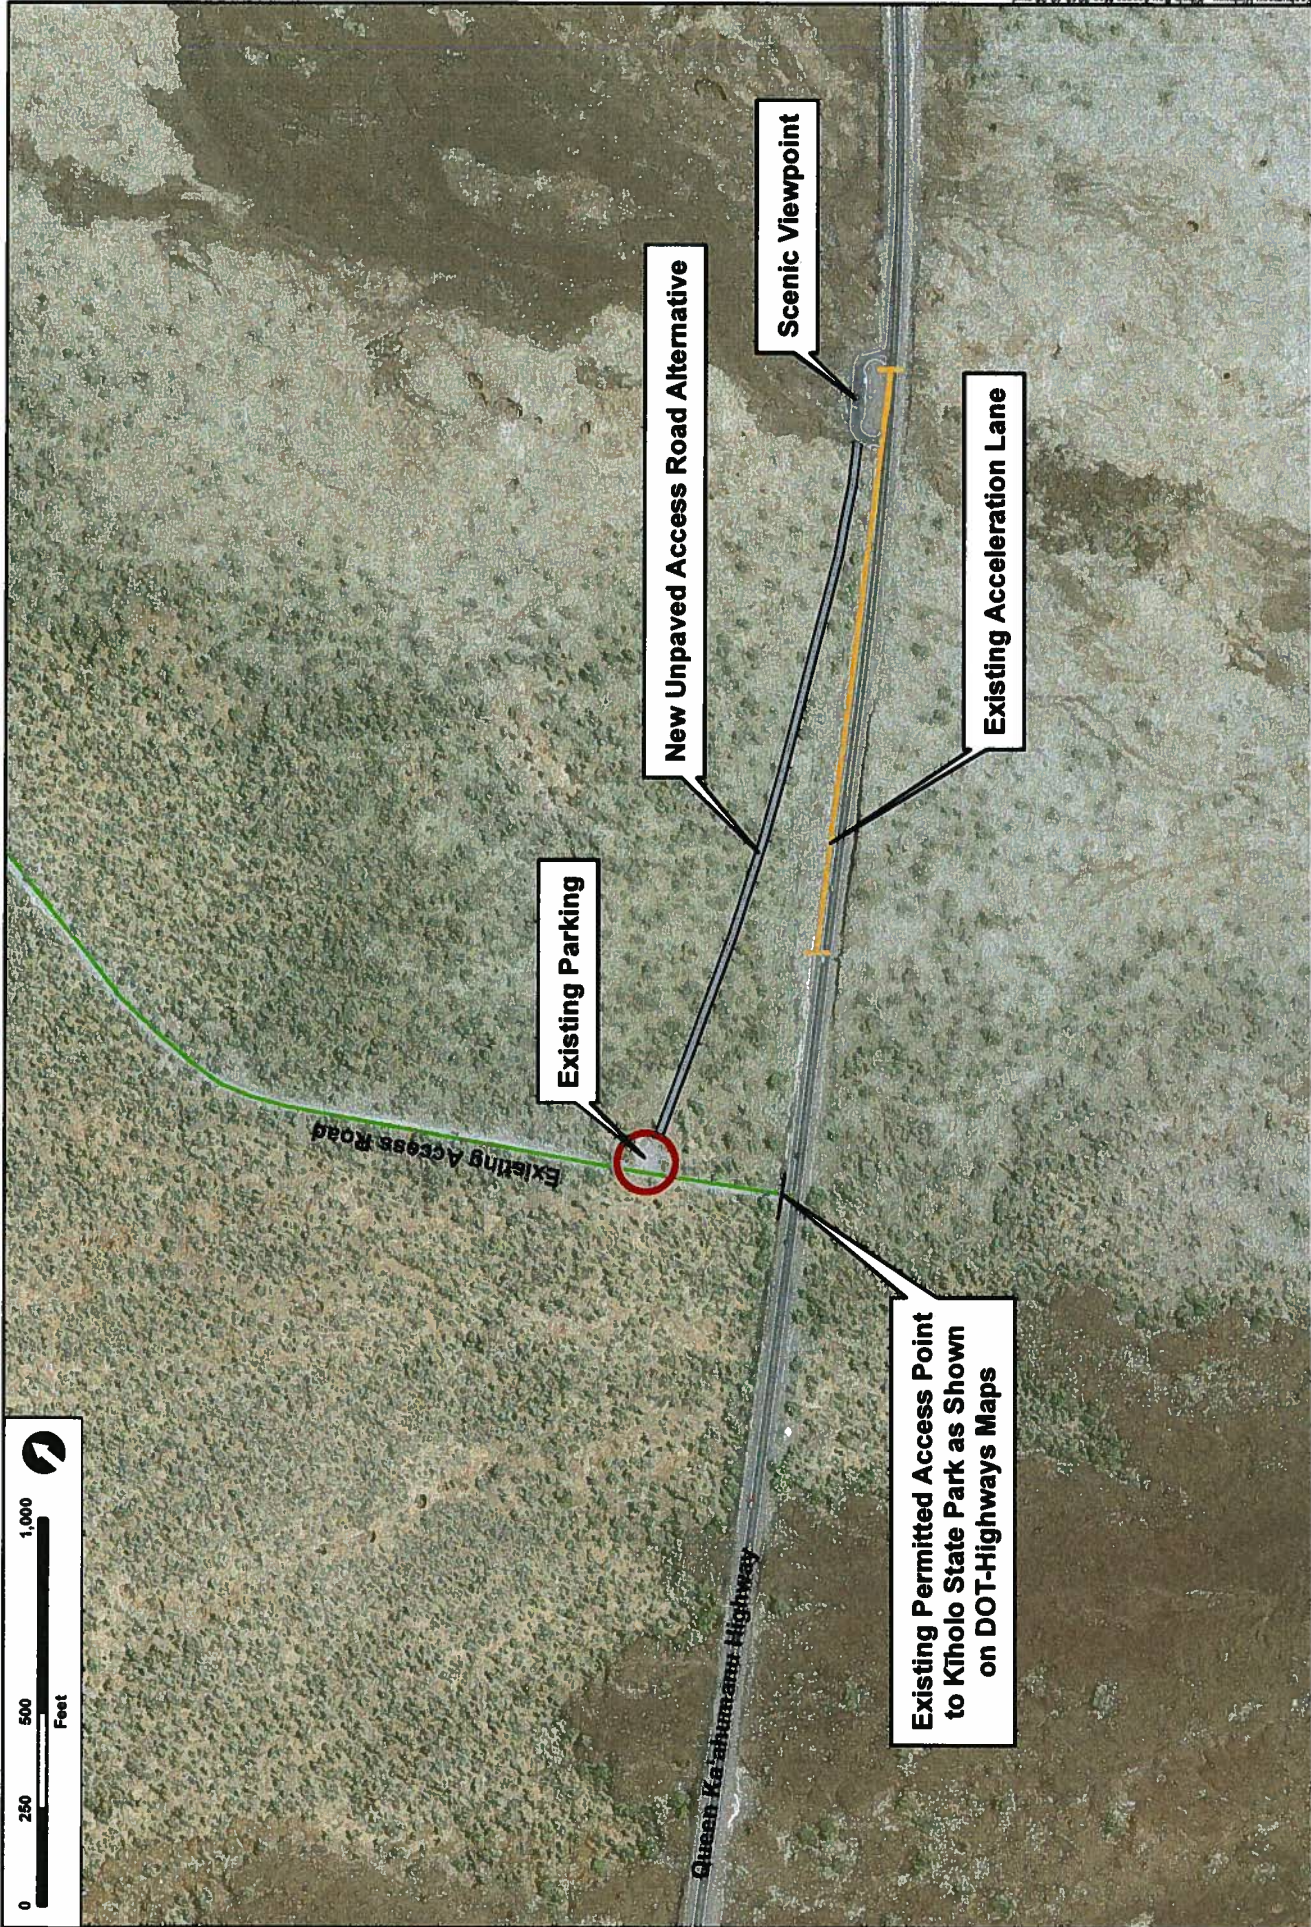

Prepared By:
 PLANNING SOLUTIONS

Source:
 -State of Hawaii GIS
 -USGS 7.5' Quads

Project:
 Kiholo State Park
 Master Plan & EA

Source: State of Hawaii GIS, USGS 7.5' Quads, Google Earth, Google Maps, and the GIS.

Figure 5.2
Proposed Queen Ka'ahumanu Highway - Kiholo Bay Access Map

Project:
 Kiholo State Park
 Master Plan & EA

Source:
 -State of Hawai'i GIS
 -ESRI Satellite Imagery

Prepared By:

 P L A N N I N G
 S O L U T I O N S