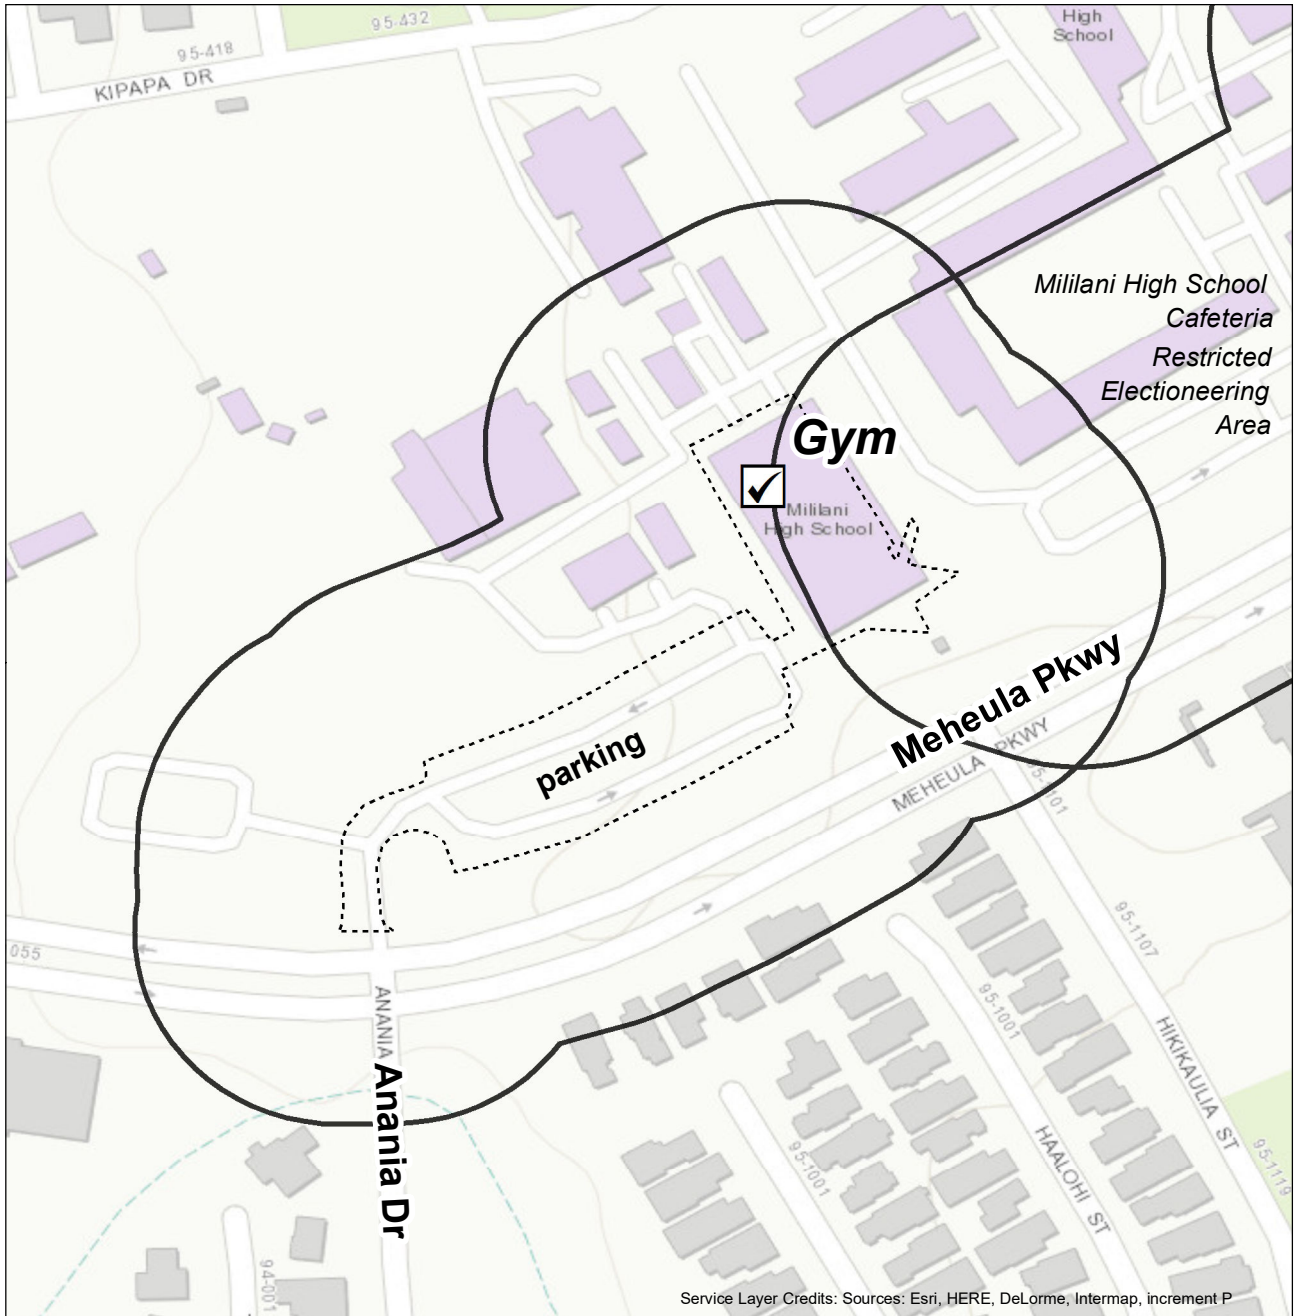

37-02 Mililani High School, Gym

Restricted Electioneering Area

37-02 Mililani High School, Gym
95-1200 Meheula Pkwy
Mililani, 96789

0 100 200 Feet

data current as of 28 February 2018