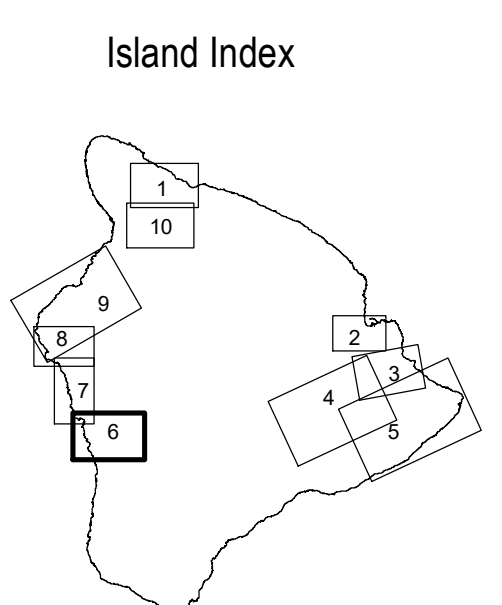

CONGRESSIONAL DISTRICT: 2ND*
SENATORIAL DISTRICT: 3RD*
REPRESENTATIONAL DISTRICT: 5TH*
COUNCIL DISTRICT: VI*, VII*
* Portion of

OFFICE OF ELECTIONS
May 2012
January 2014
July 2019

1. **LEGEND**
2. Senatorial District Boundary
   - Representative District Boundary
   - Council District Boundary
   - Precinct Boundary
   - Representative District
     Precinct
   - Council District

DISTRICT - PRECINCT

5TH REPRESENTATIVE DISTRICT
05-04 Vote By Mail Precinct
05-05 Vote By Mail Precinct
05-06 Vote By Mail Precinct
05-07 Vote By Mail Precinct