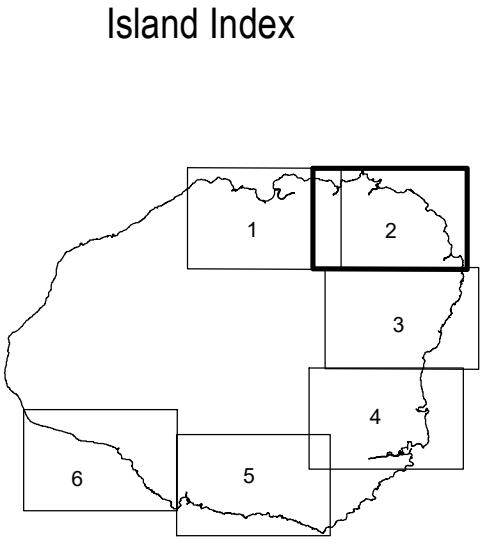

STATE OF HAWAII
ELECTION MAP

REGIONAL MAP (Kilauea - Anahola)

KAUAI #2

COUNTY OF KAUAI

CONGRESSIONAL DISTRICT: 2ND*
SENATORIAL DISTRICT: 8TH*
REPRESENTATIONAL DISTRICT: 14TH*
* Portion of

OFFICE OF ELECTIONS
May 2012
January 2014
September 2017
December 2018

LEGEND

- Senatorial District Boundary
- - - Representative District Boundary
- Precinct Boundary

24 Representative District
02 Precinct

DISTRICT - PRECINCT

14TH REPRESENTATIVE DISTRICT
14-01 Vote By Mail Precinct
14-02 Vote By Mail Precinct
14-03 Vote By Mail Precinct

Source: U.S. Census Bureau TIGER 2010 and Office of Elections.
Accuracy of the map is limited to the accuracy of the TIGER data.