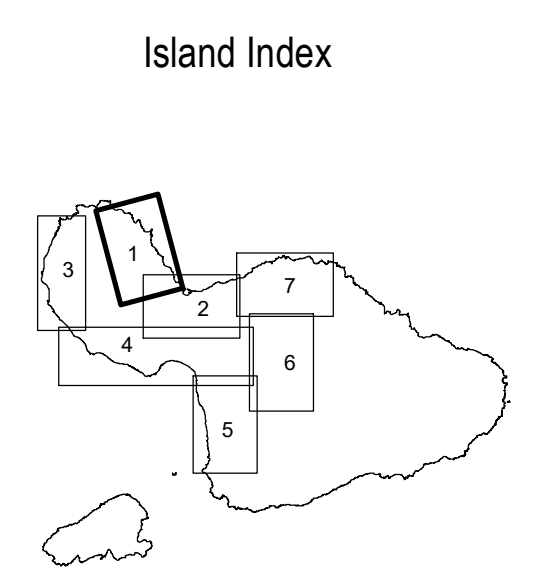

STATE OF HAWAII
ELECTION MAP

REGIONAL MAP (Kahakuloa - Waiehu)

MAUI #1

COUNTY OF MAUI

CONGRESSIONAL DISTRICT: 2ND*
SENATORIAL DISTRICT: 5TH*, 6TH*
REPRESENTATIONAL DISTRICT: 8TH*, 10TH*
* Portion of

OFFICE OF ELECTIONS
May 2012
January 2014
July 2019

LEGEND

- Senatorial District Boundary
- - - Representative District Boundary
- Precinct Boundary

24 Representative District
02 Precinct

DISTRICT - PRECINCT

8TH REPRESENTATIVE DISTRICT
08-01 Vote By Mail Precinct
08-02 Vote By Mail Precinct
08-03 Vote By Mail Precinct
08-04 Vote By Mail Precinct
08-07 Vote By Mail Precinct

10TH REPRESENTATIVE DISTRICT
10-05 Vote By Mail Precinct

Source: U.S. Census Bureau TIGER 2010 and Office of Elections.
Accuracy of the map is limited to the accuracy of the TIGER data.