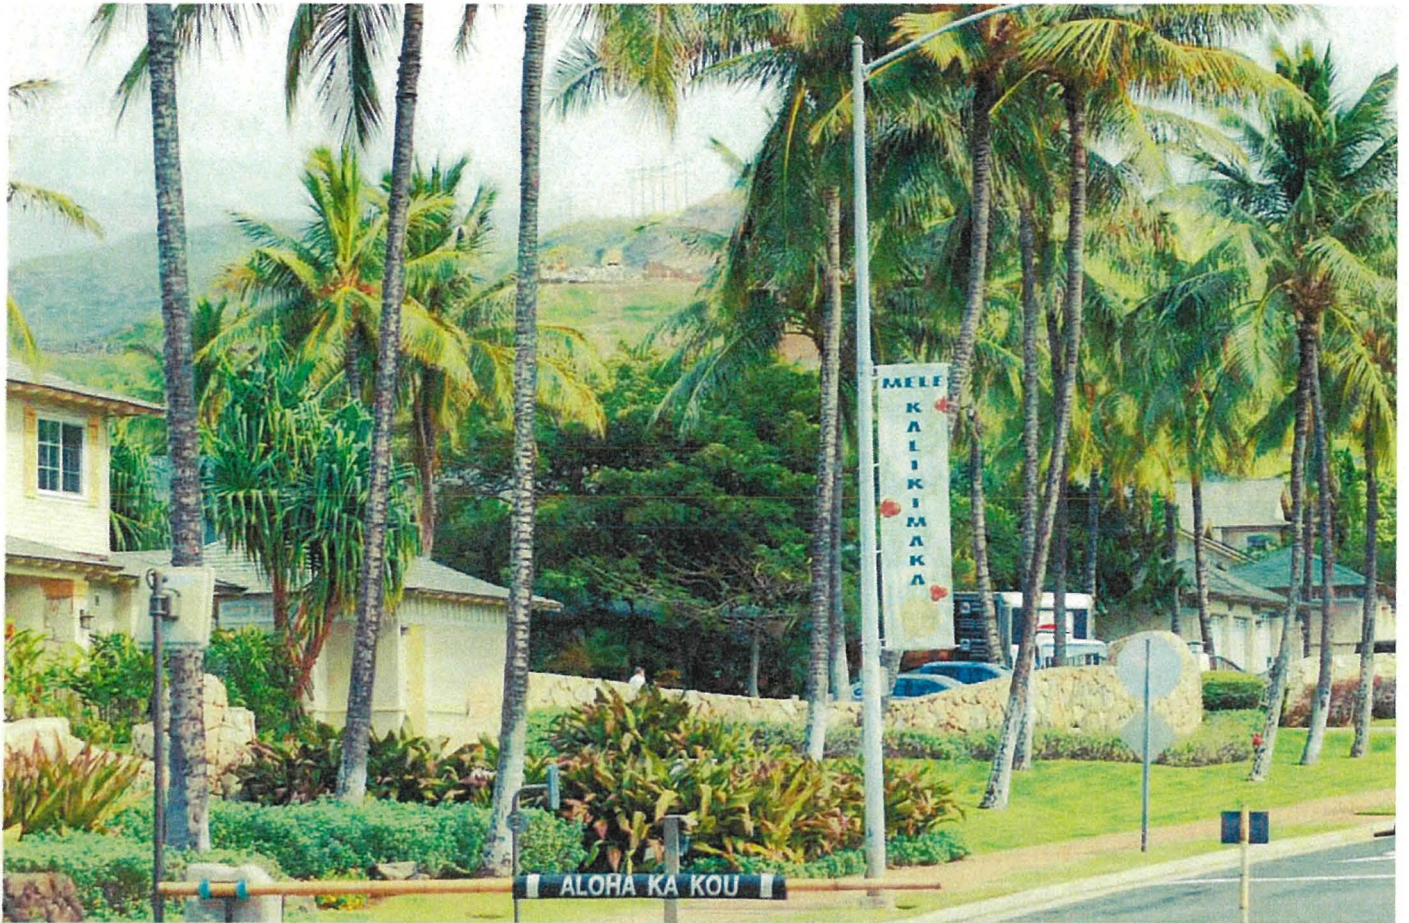

3/25/2004 14:36:20

EXHIBIT K112 at 9

3/25/2004 14:37:20

EXHIBIT K112 at 10

12/23/2007 16:27:47

EXHIBIT K112 at 11

12/23/2007 16:17:52

EXHIBIT K112 at 13

WAIMANALO GLUTCH / 16-JUN-2010

23 December 2007/AOAO Coconut Pl

23 December 2007/ Aulani Disney Lot

**EXHIBIT K112 at 22**

23 December 2007/AOAO Kai Lani Estates

**EXHIBIT K112 at 23**