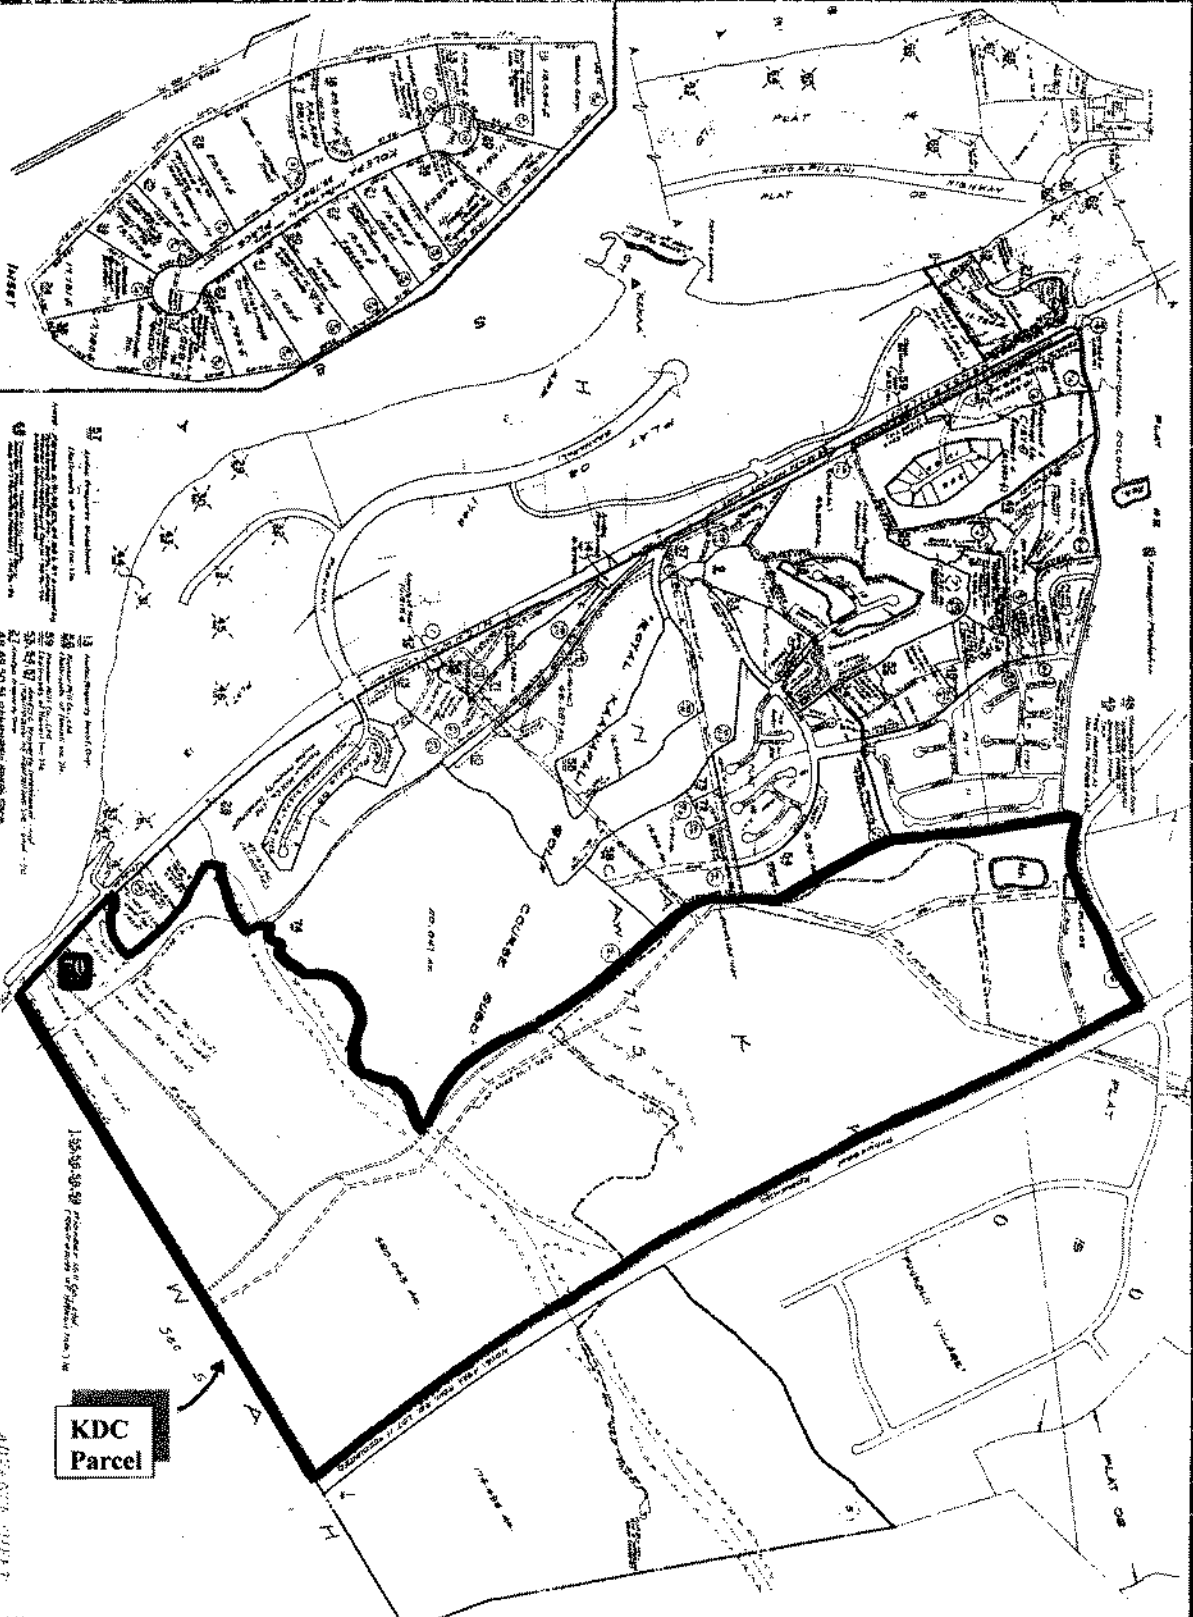

AVENUE SULLY
KAHANUI, HAWAII

KDC Parcel

AVENUE SULLY
KAHANUI, HAWAII

SECTION	QUARTER	PLAT
4	4	06
CONTAINING PARCELS		
SCALE - 500'		

338

EXHIBIT "B-2"