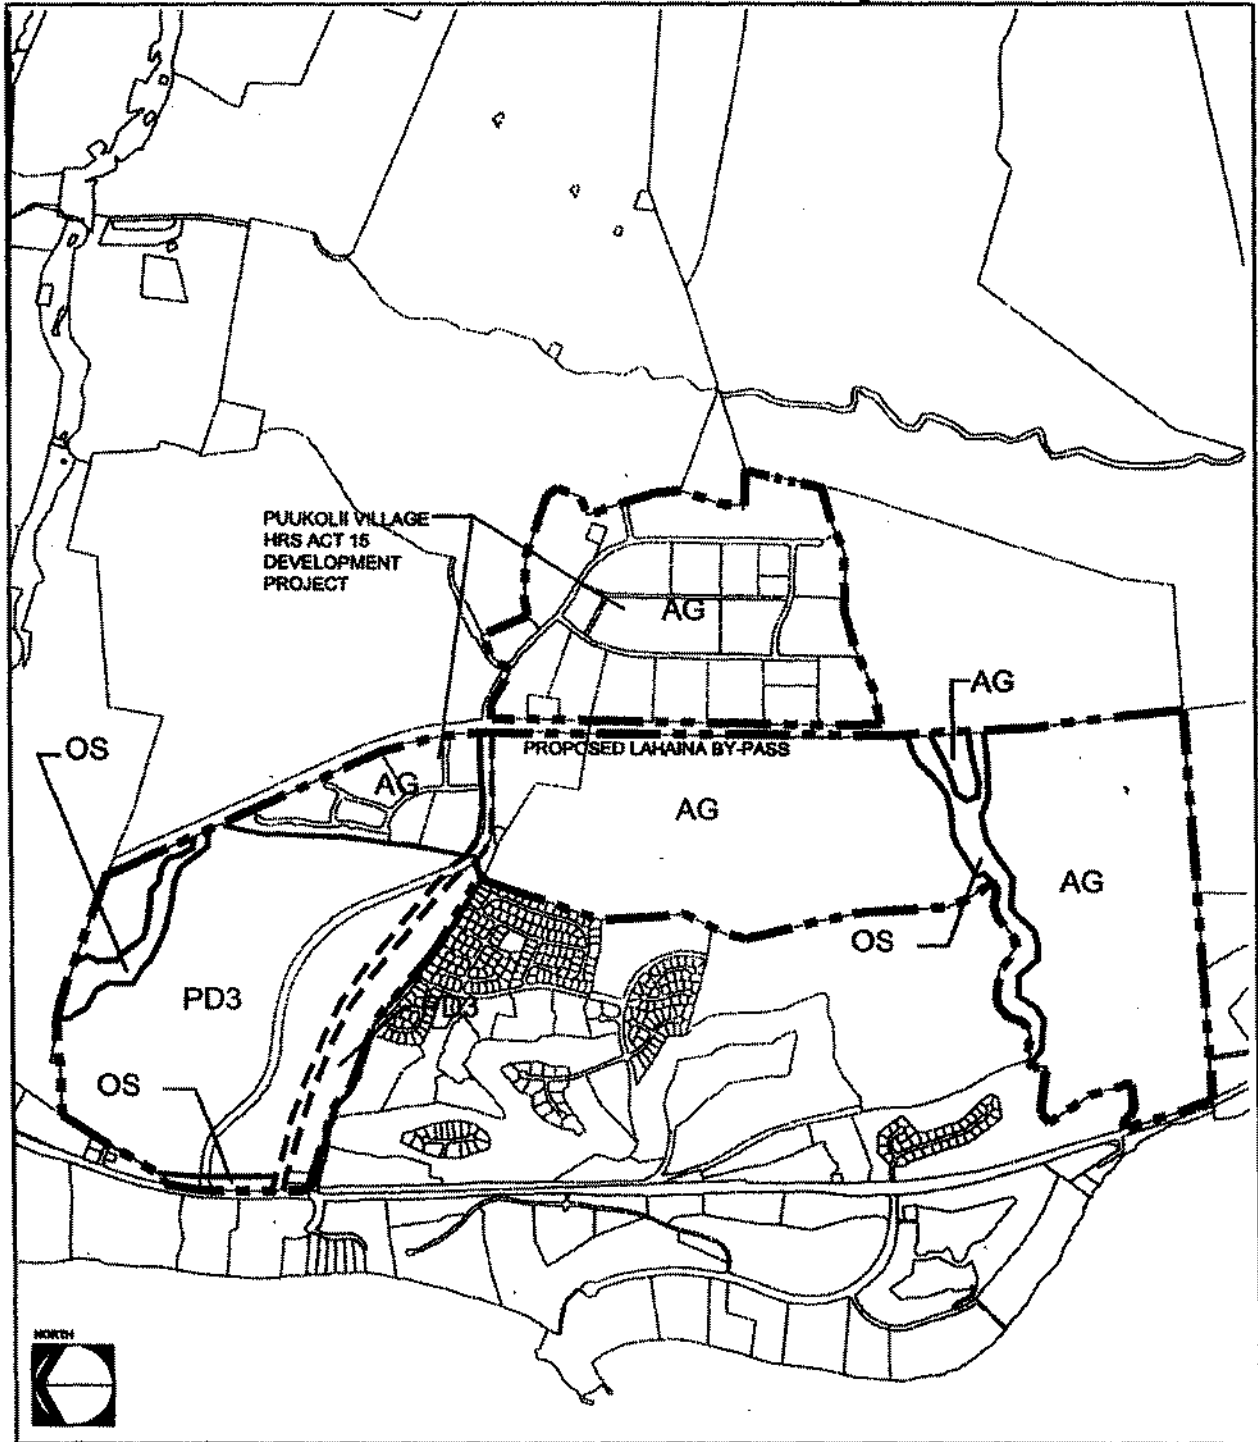

MAANAPALI 2020

Existing West Maui Community Plan Land Use Map

LEGEND

- AG - Agricultural
- OS - Open Space
- PD3 - Project District 3

Source:
-County of Maui
-State Office of Planning

Exhibit "G-1"