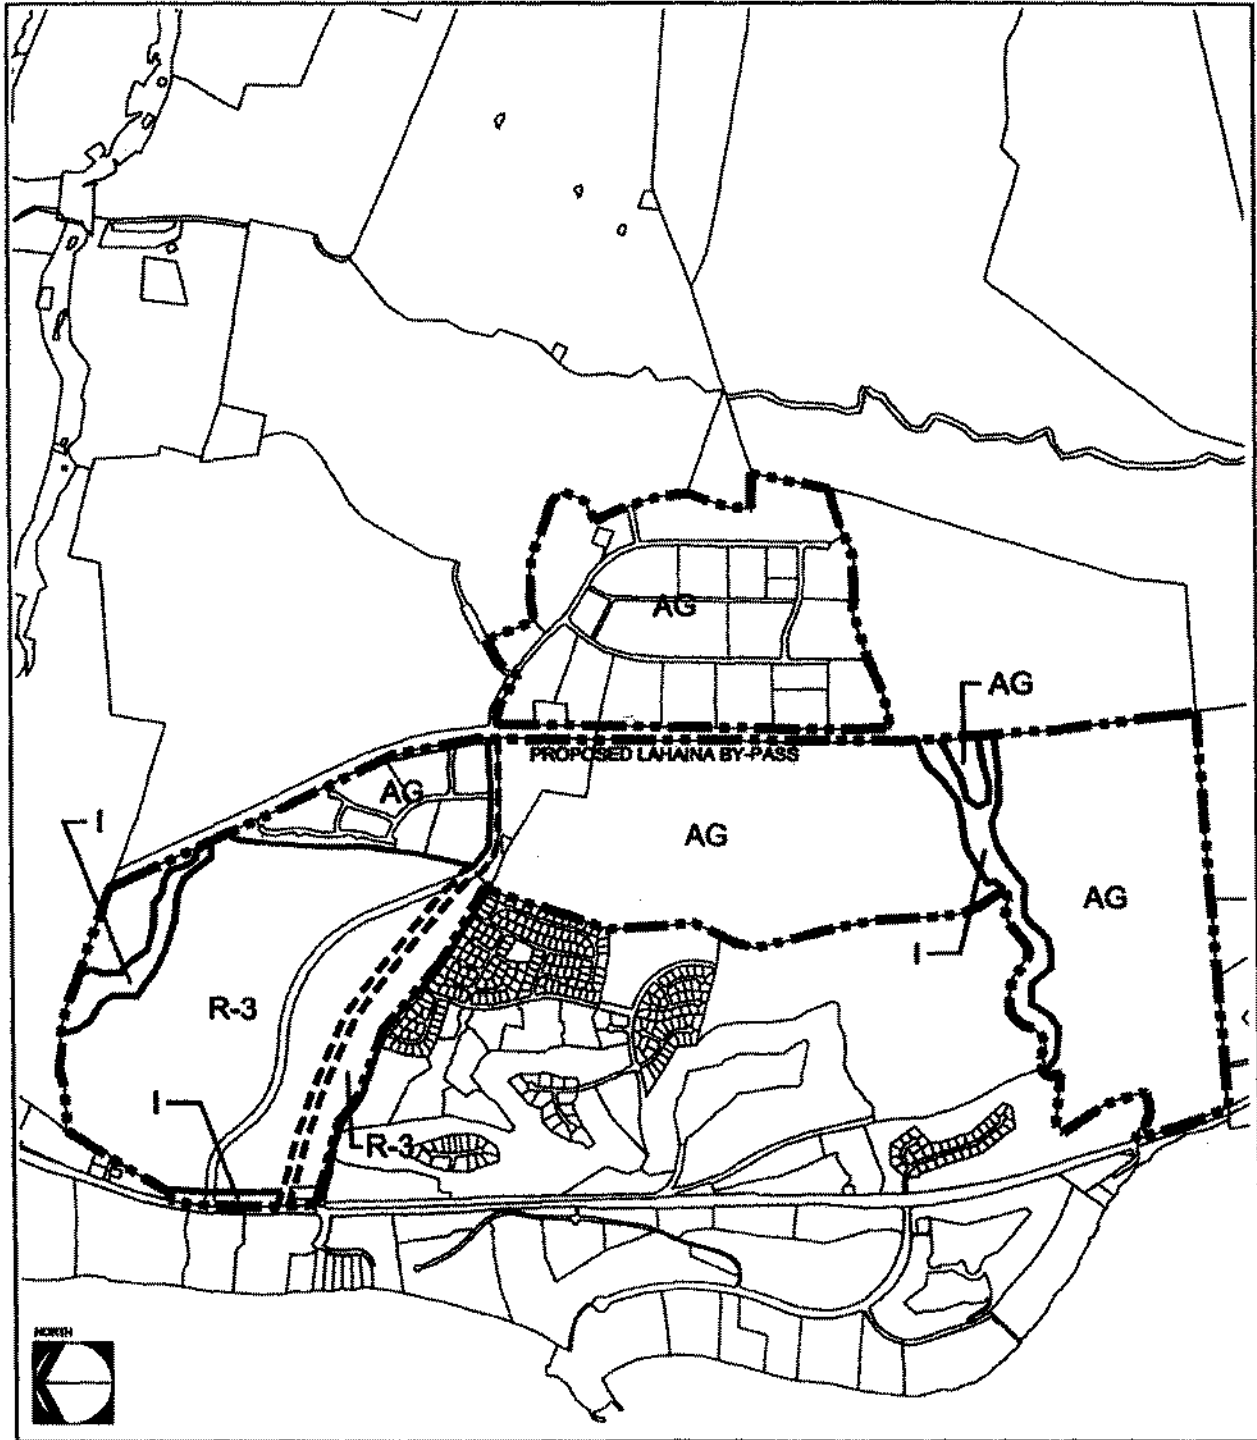

LAANAPALI 2020 Existing Zoning Map

LEGEND

AG: Agricultural

R-3: Residential

I: Interim

Source:
-County of Maui
-State Office of Planning

Exhibit "G-2"