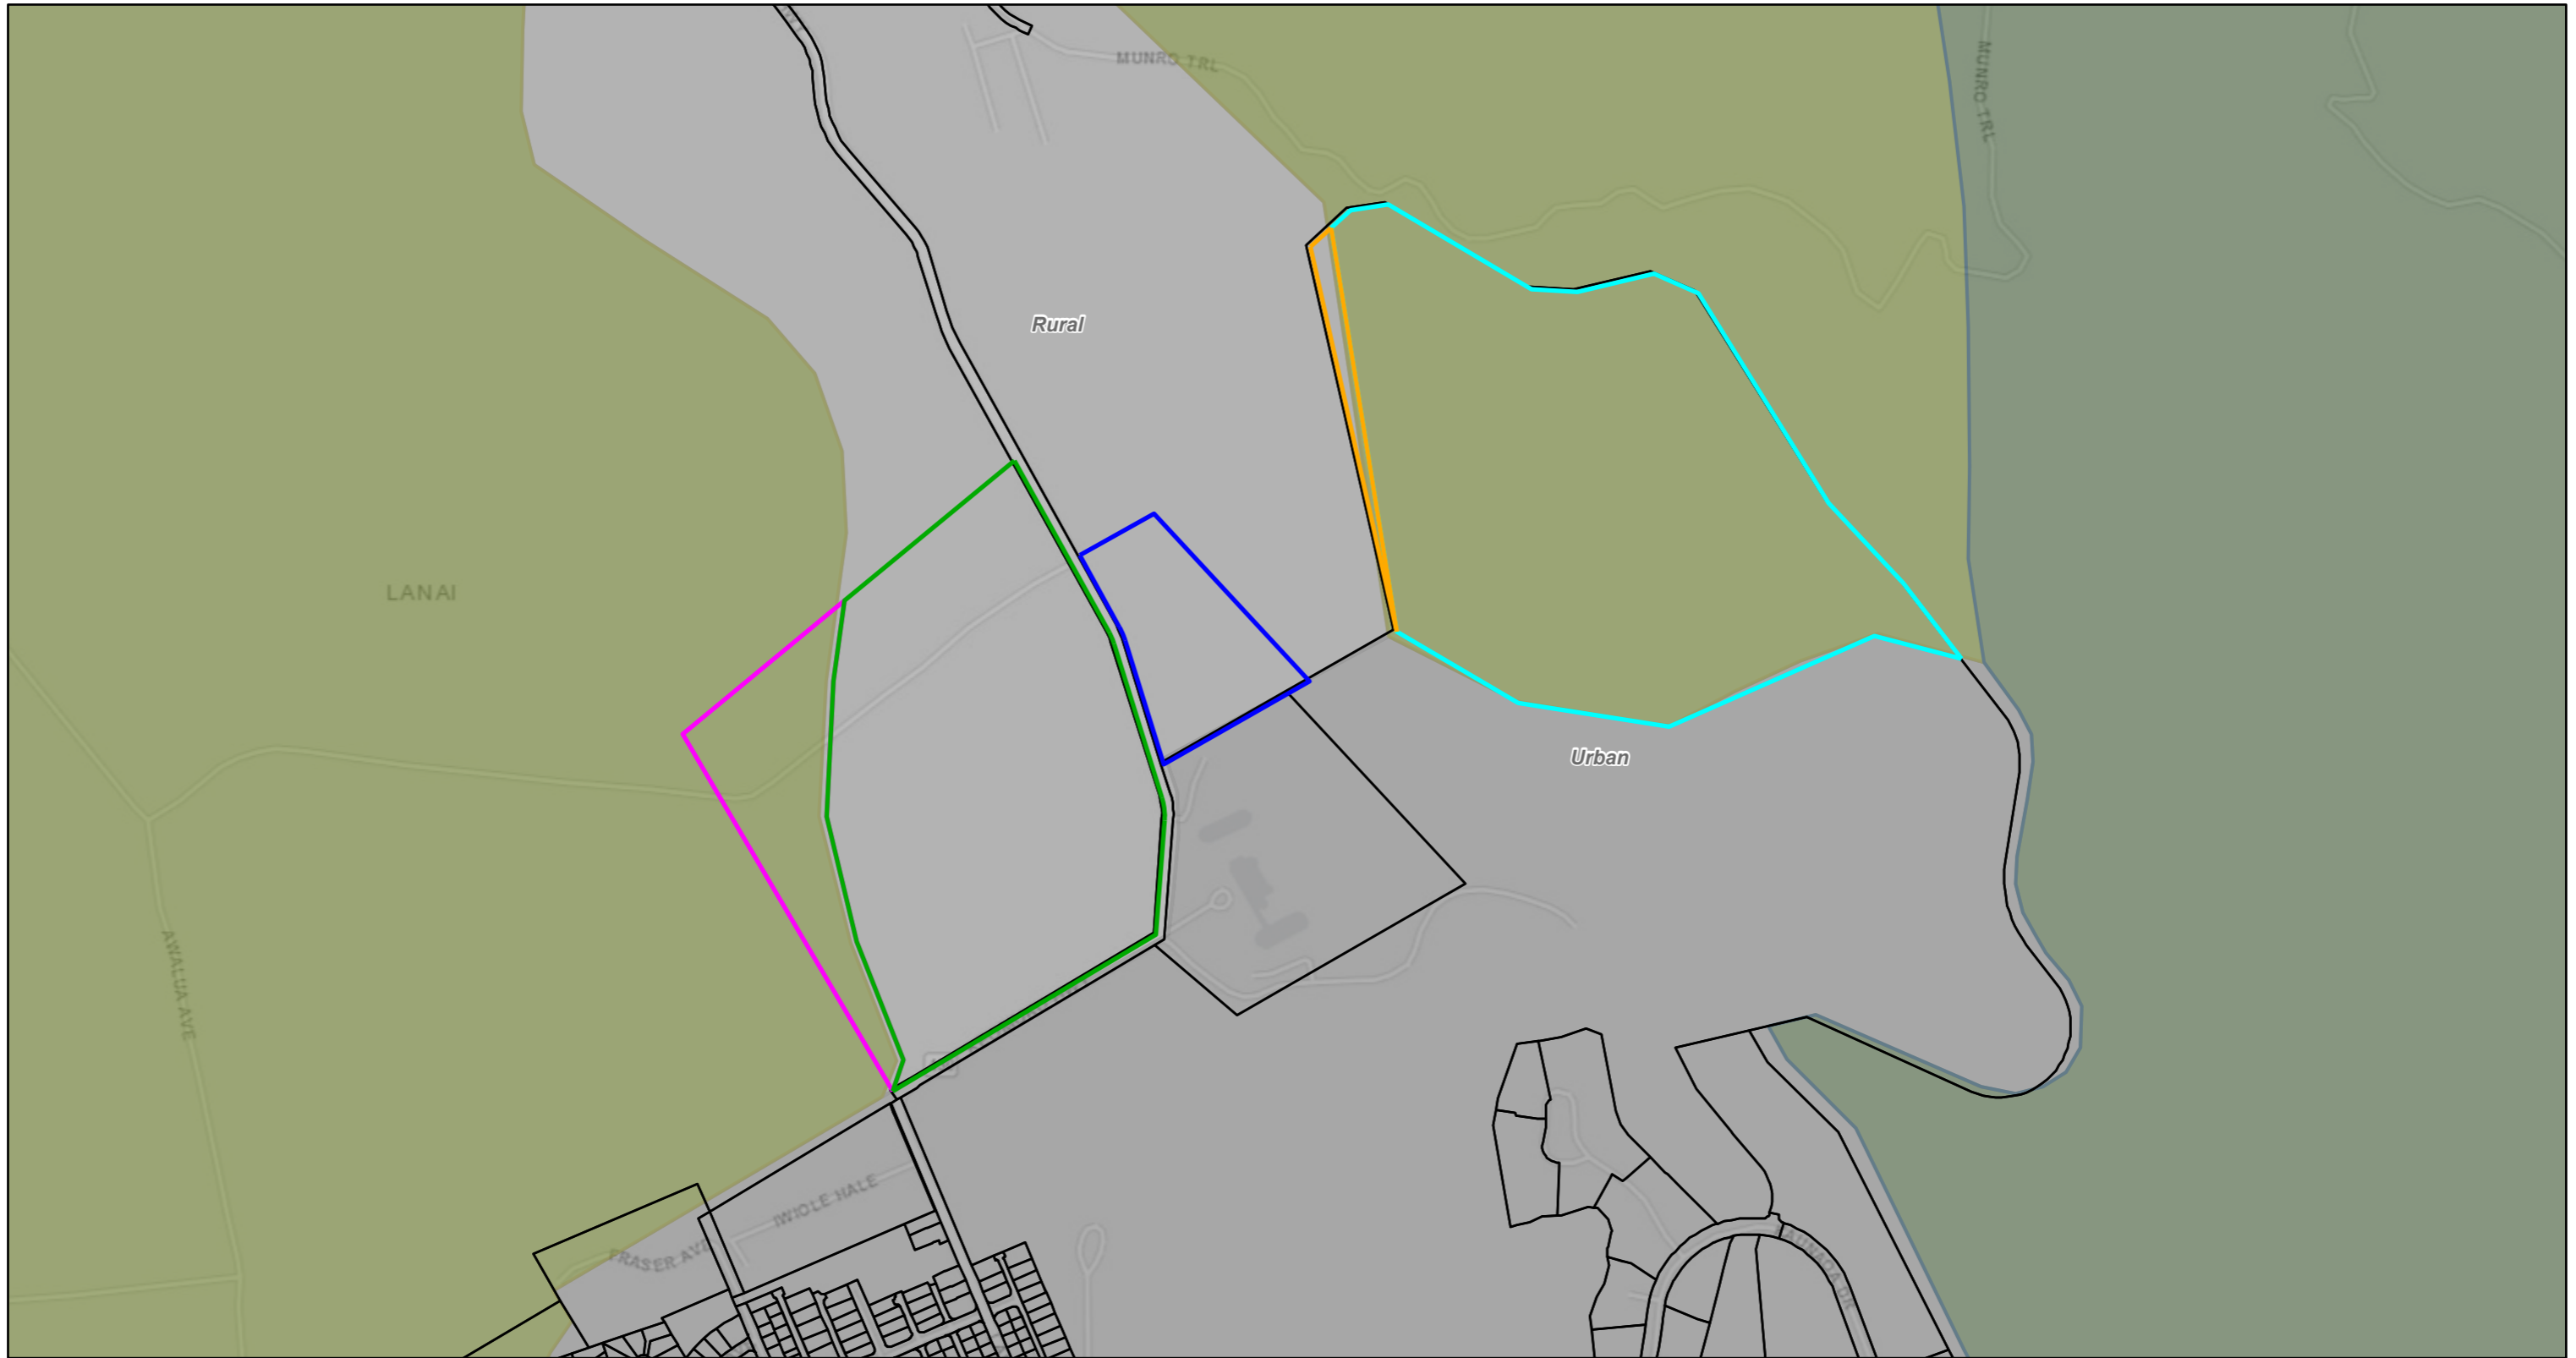

# EXHIBIT 7

# State Land Use Districts

## Petition Area

- 11.544-acre area
- 60.764-acre area
- 14.637-acre area
- 2.073-acre area
- 81.207-acre area

## State Land Use Districts (SLUD)

- Conservation
- Rural
- Urban
- Agricultural

1:9,028

Esri, HERE, Esri, HERE, Garmin, Intermap, USGS, EPA