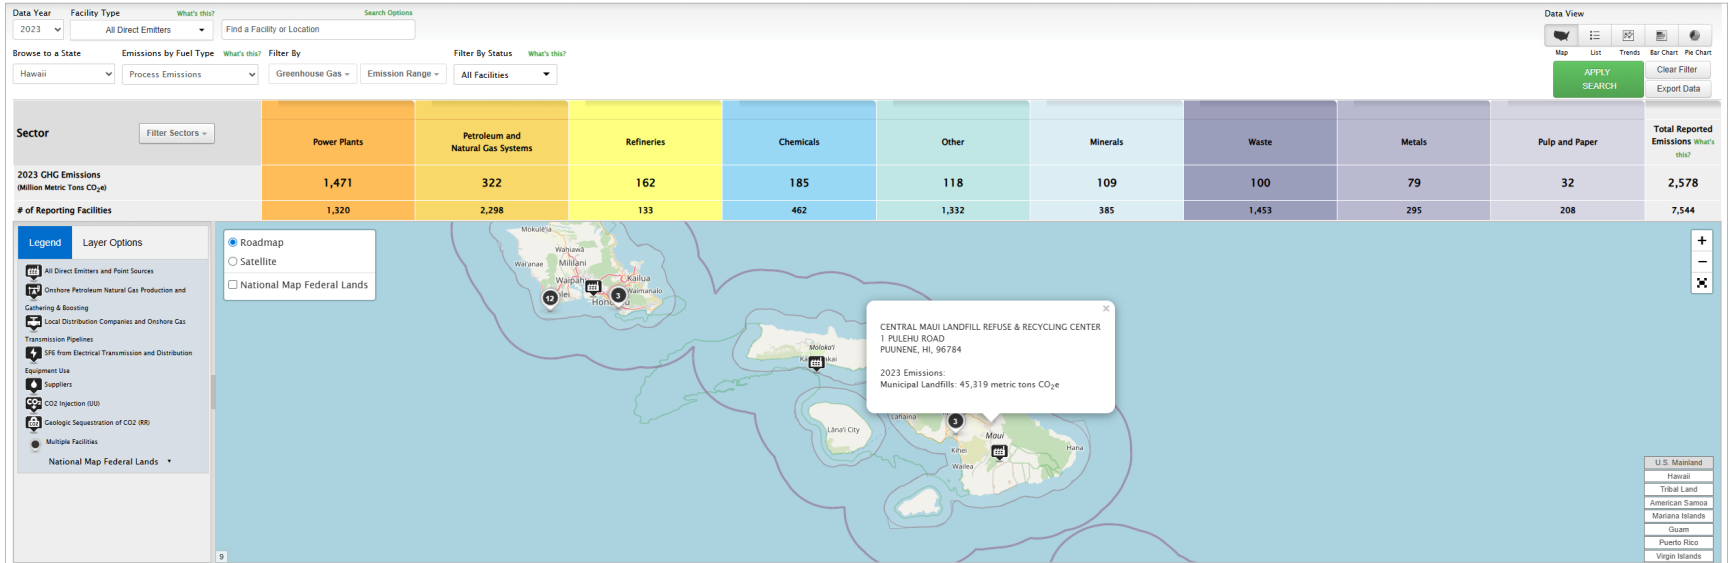

Accessibility Statement

FLIGHT R.155

EXHIBIT 10