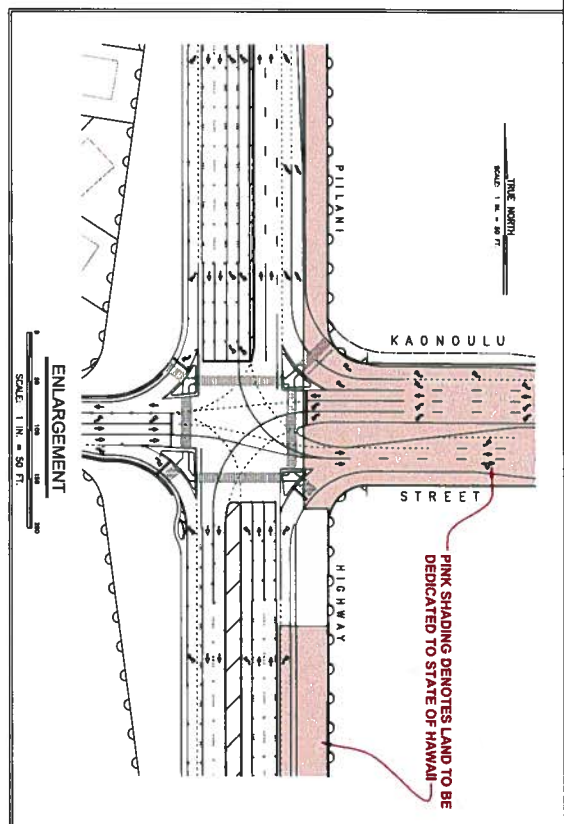

TRUE NORTH
SCALE: 1" = 100 FT

Keolu - Maui Co. Ltd.
(Owner)

Top 11 (including) Year 1-11
(Owner)

PINK SHADING DENOTES LOCATION OF 6,681 ACRES OF PRIVATE LAND TO BE DEDICATED TO STATE OF HAWAII FOR WIDENING OF PILANI HIGHWAY AND CONNECTION TO KIHAI-UPCOUNTRY HIGHWAY

TRUE NORTH
SCALE: 1" = 50 FT

PINK SHADING DENOTES LAND TO BE DEDICATED TO STATE OF HAWAII

**PILANI PROMENADE SHOPPING CENTER
LAND DEDICATION FOR PUBLIC RIGHT-OF-WAY**

KIHAI, MAUI, HAWAII
SCALE: 1" = 100 FT