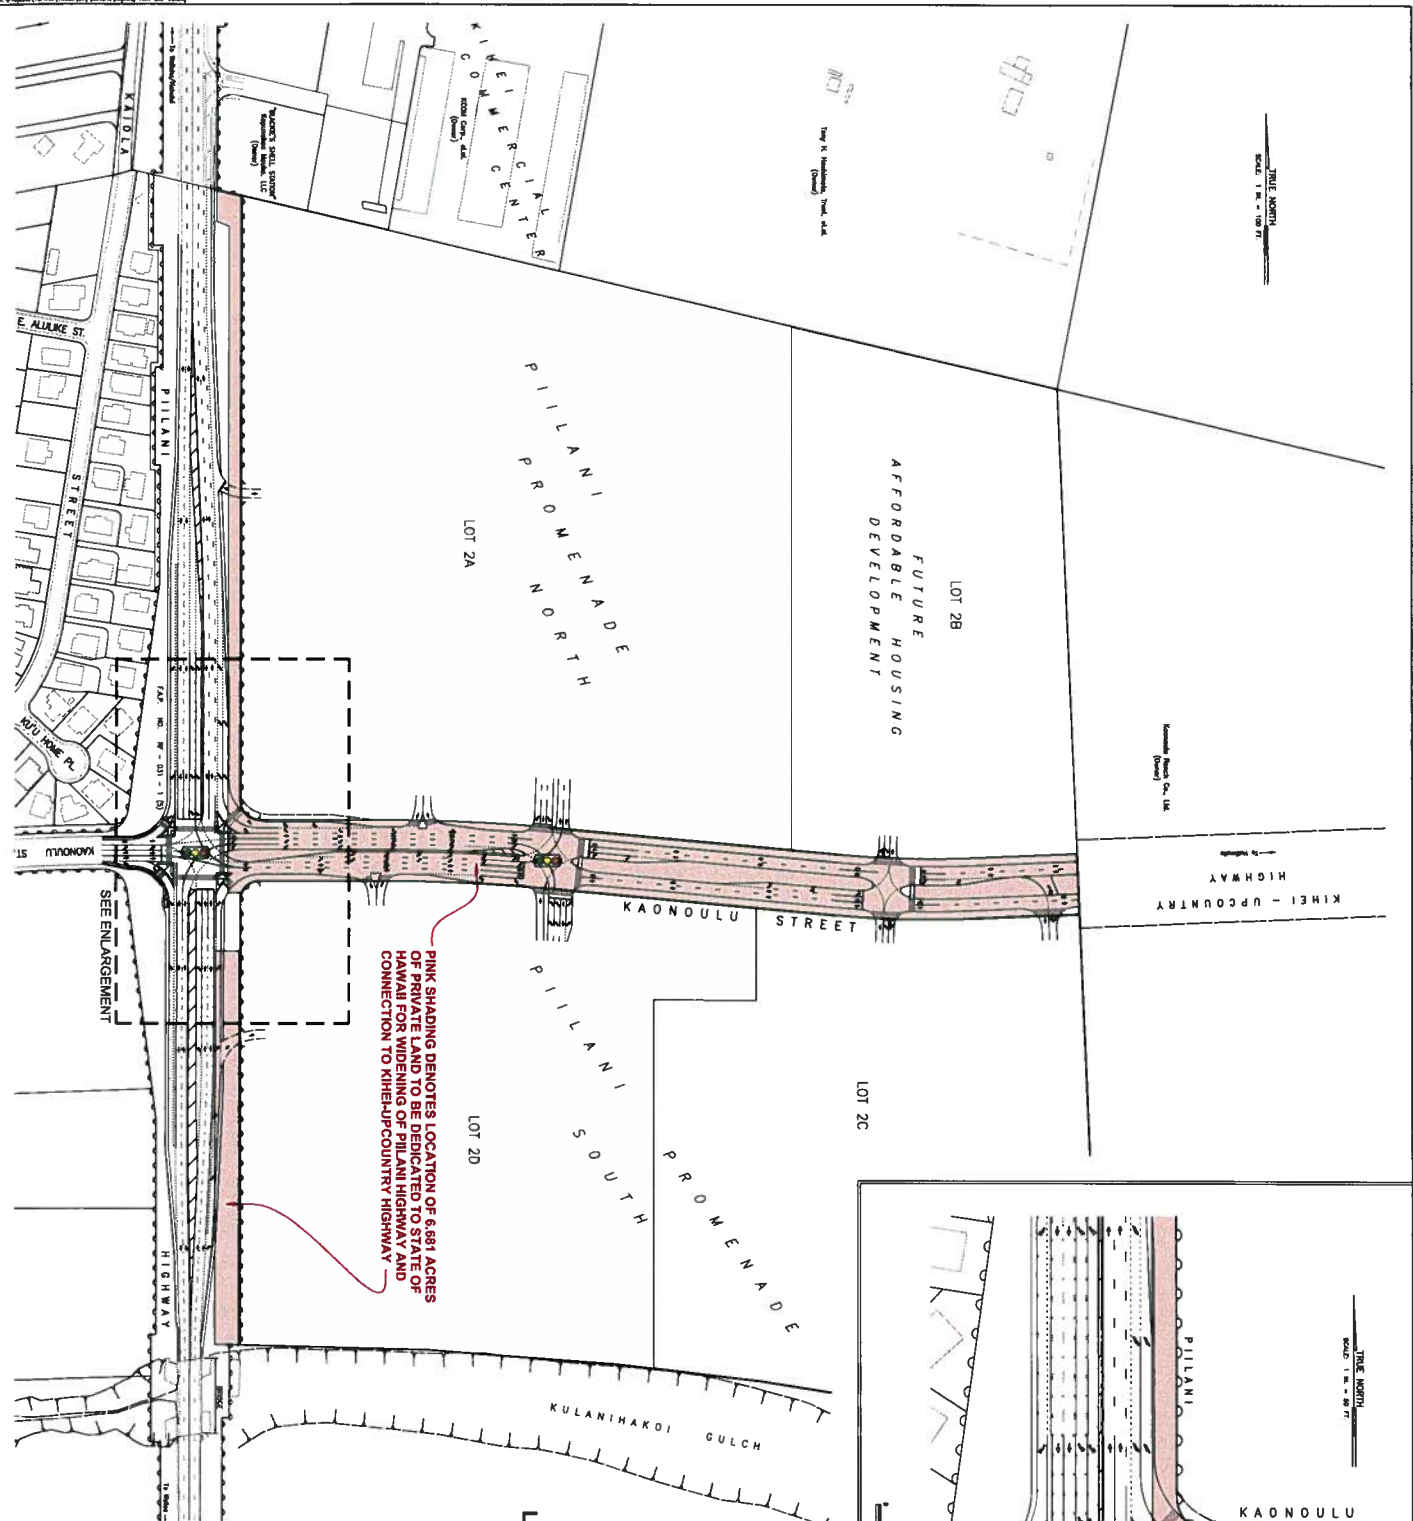

TRUE NORTH
SCALE: 1" = 100 FT

Keolu - Maui Co. Ltd.
(Owner)

Top 11 (including) Year 1-11
(Owner)

PINK SHADING DENOTES LOCATION OF 6,681 ACRES OF PRIVATE LAND TO BE DEDICATED TO STATE OF HAWAII FOR WIDENING OF PILANI HIGHWAY AND CONNECTION TO KIHAI-UPCOUNTRY HIGHWAY

TRUE NORTH
SCALE: 1" = 50 FT

PINK SHADING DENOTES LAND TO BE DEDICATED TO STATE OF HAWAII

**PILANI PROMENADE SHOPPING CENTER
LAND DEDICATION FOR PUBLIC RIGHT-OF-WAY**

KIHAI, MAUI, HAWAII
SCALE: 1" = 100 FT