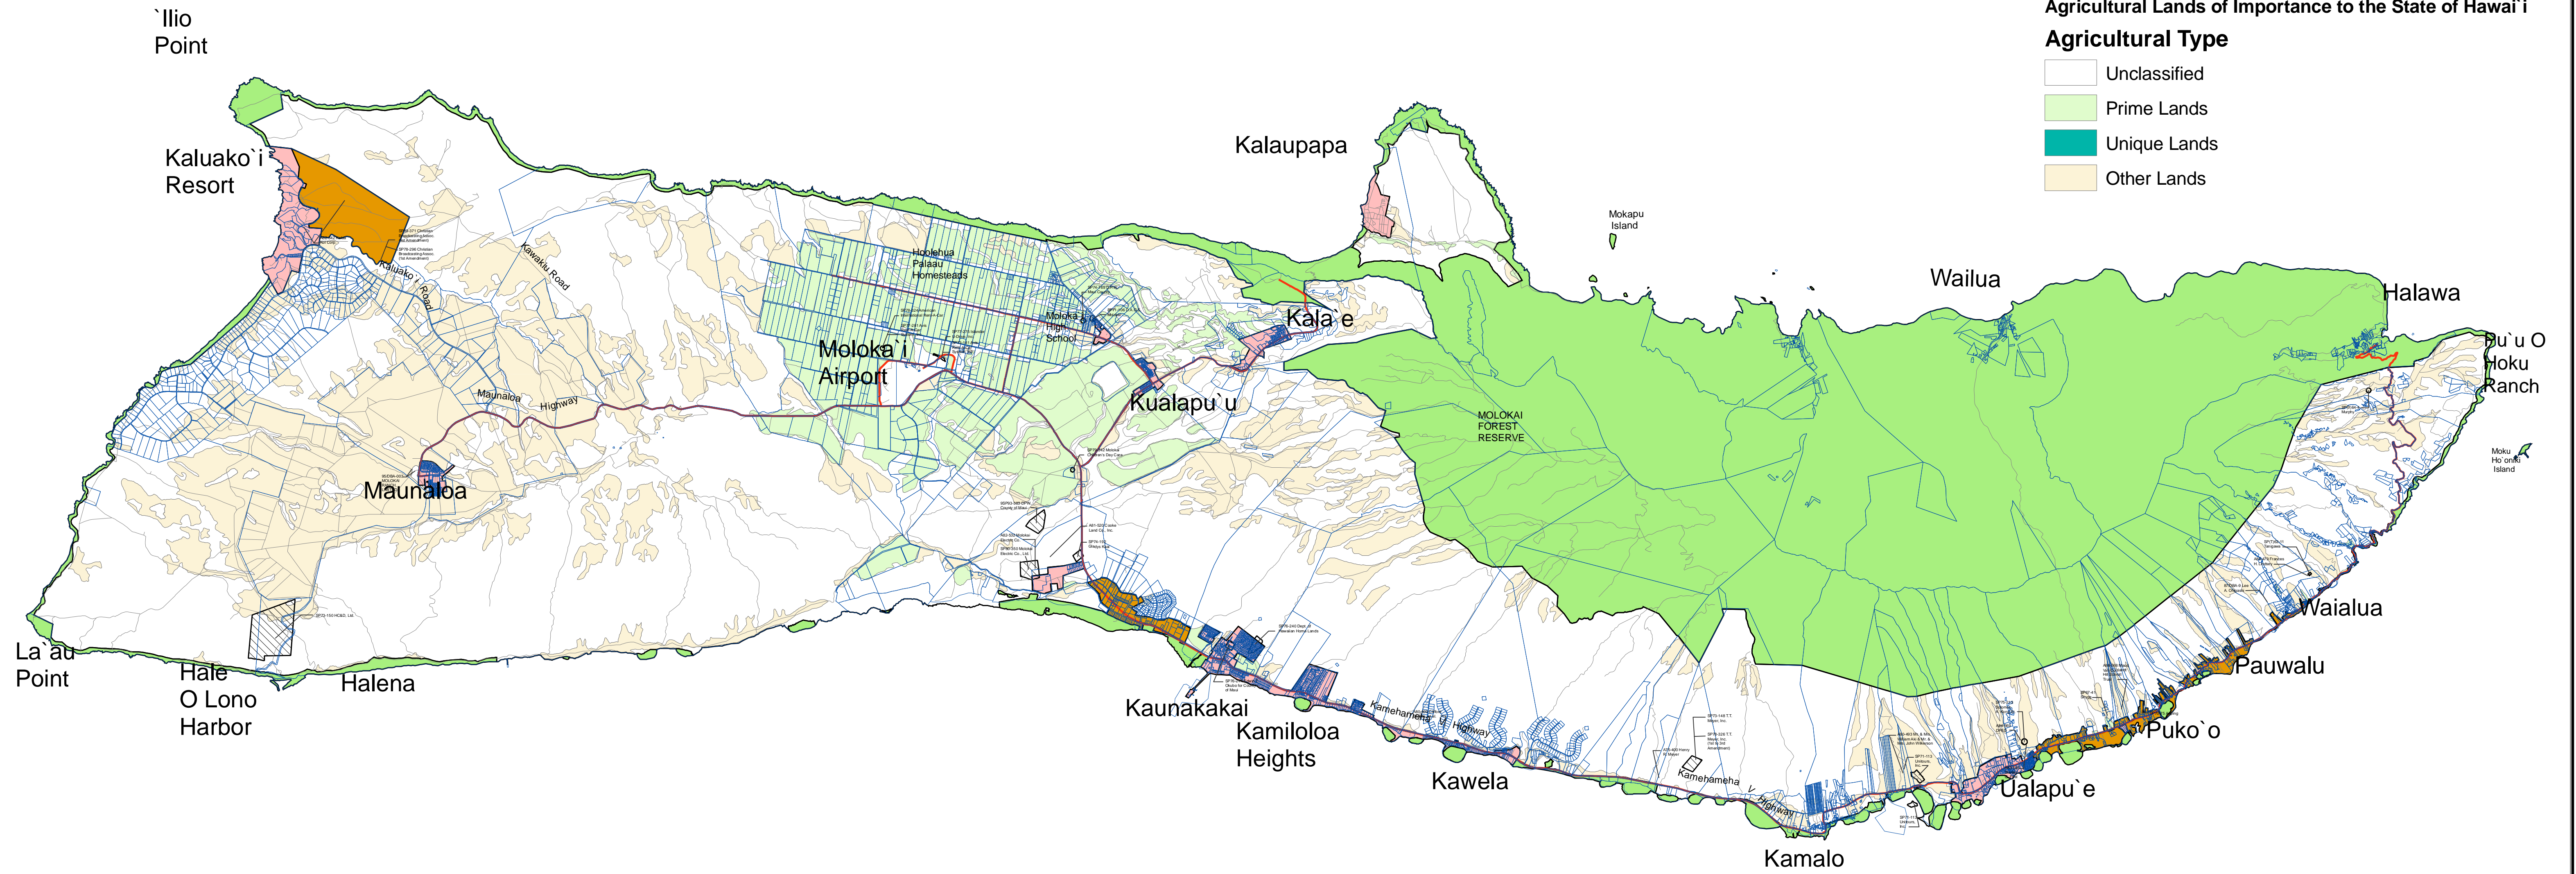

STATE OF HAWAII LAND USE DISTRICT BOUNDARIES & ALISH

Island of Moloka'i

Legend

- URBAN
- AGRICULTURAL
- RURAL
- CONSERVATION
- Special Permit
- Major Roads
- Tax Map Key 2006

Agricultural Lands of Importance to the State of Hawai'i

Agricultural Type

- Unclassified
- Prime Lands
- Unique Lands
- Other Lands